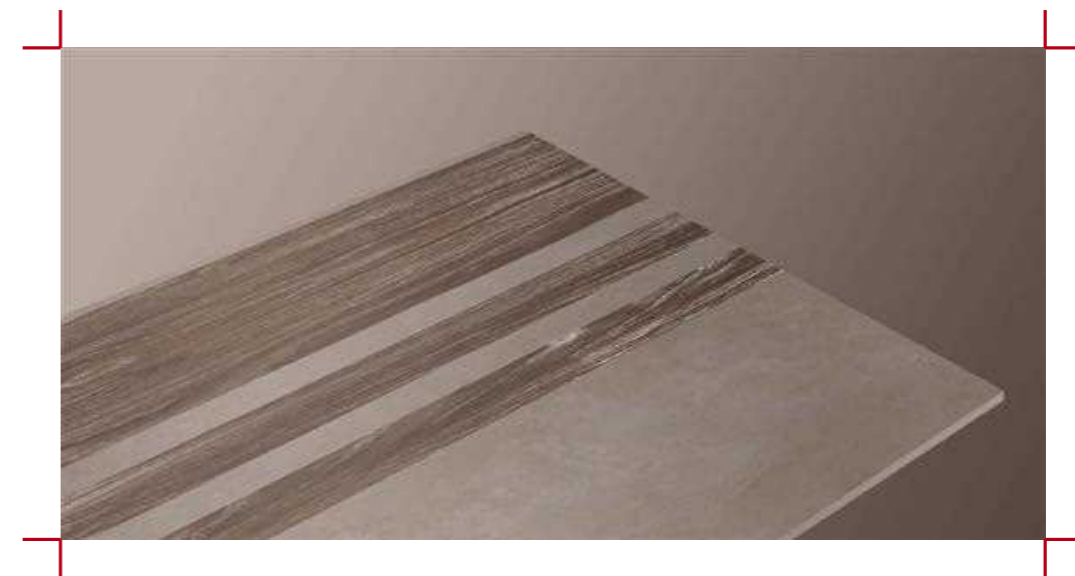

CONCRETE WOOD BROWN

Random 04 | Carving Surface | 600x1200mm

Endless Patterns

CRAFT
Collection