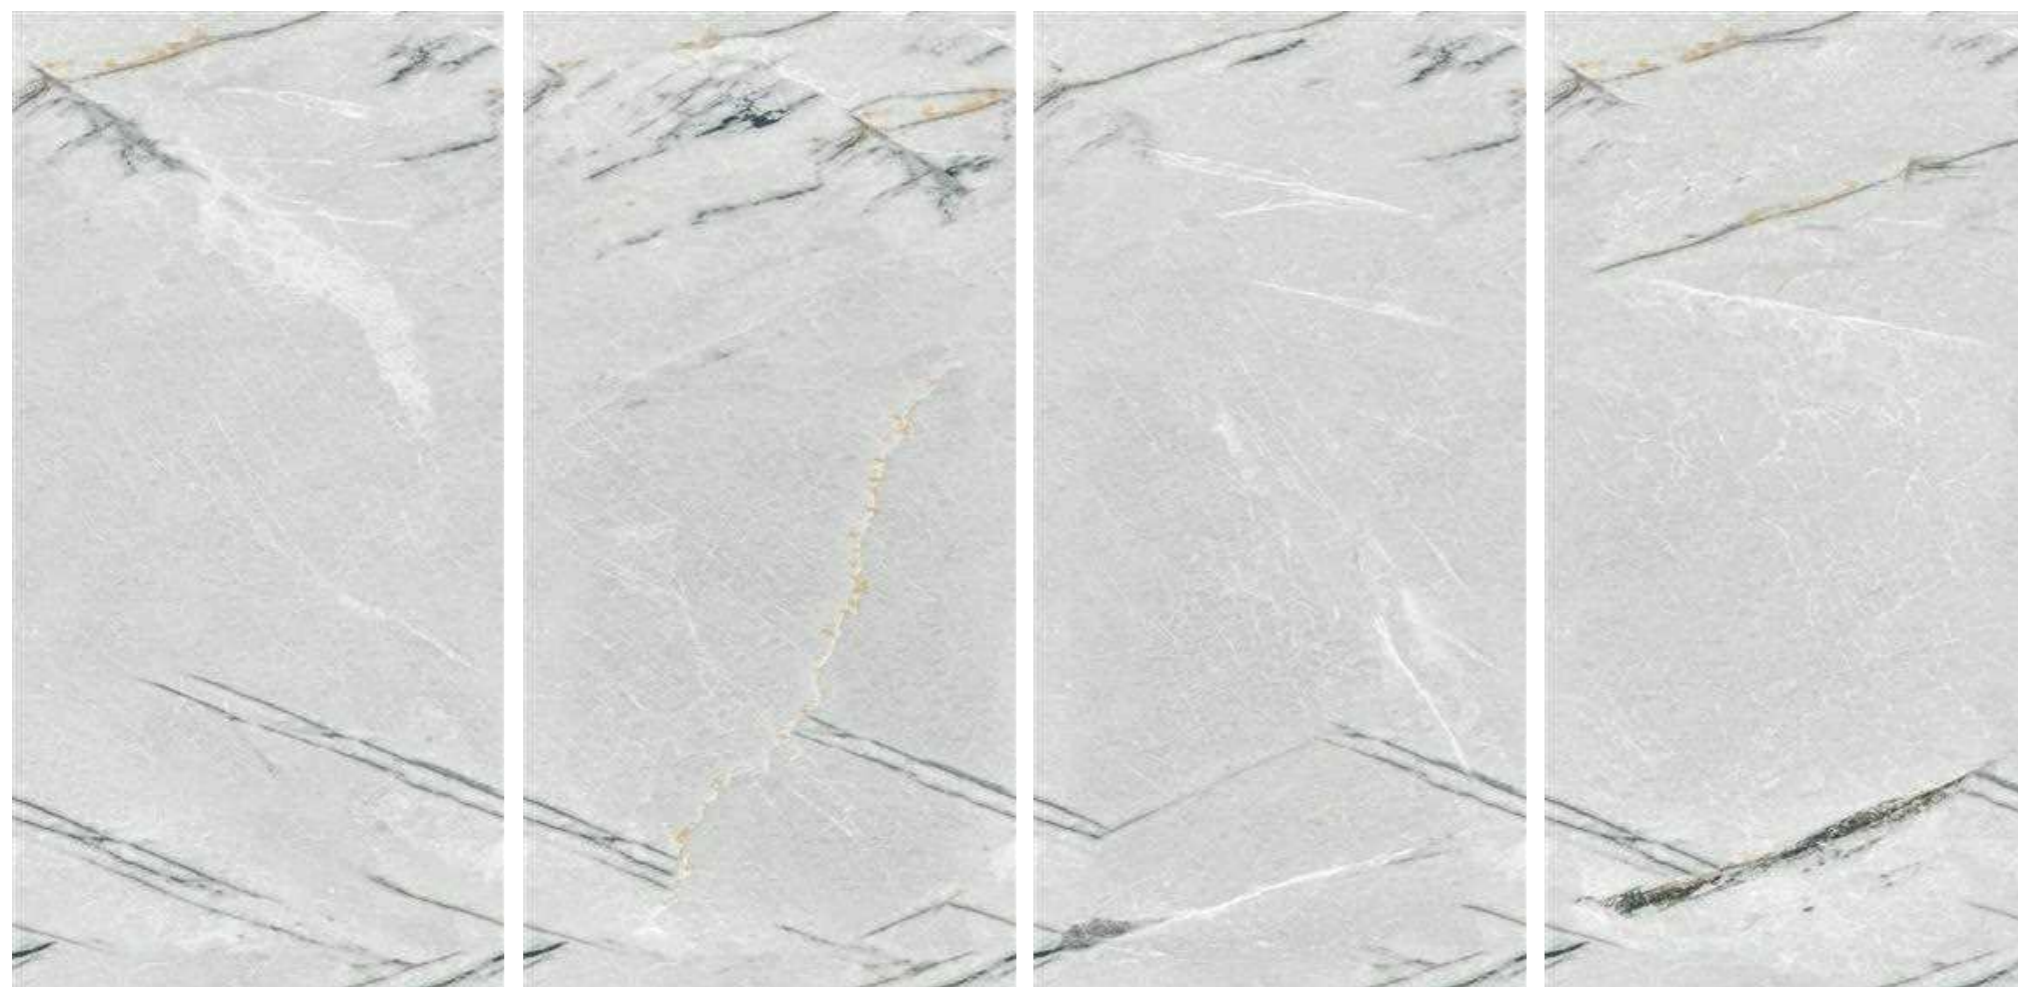

ORNATO GREEN

Random 06 | Carving Surface | 600x1200mm

Endless Patterns

CRAFT
Collection