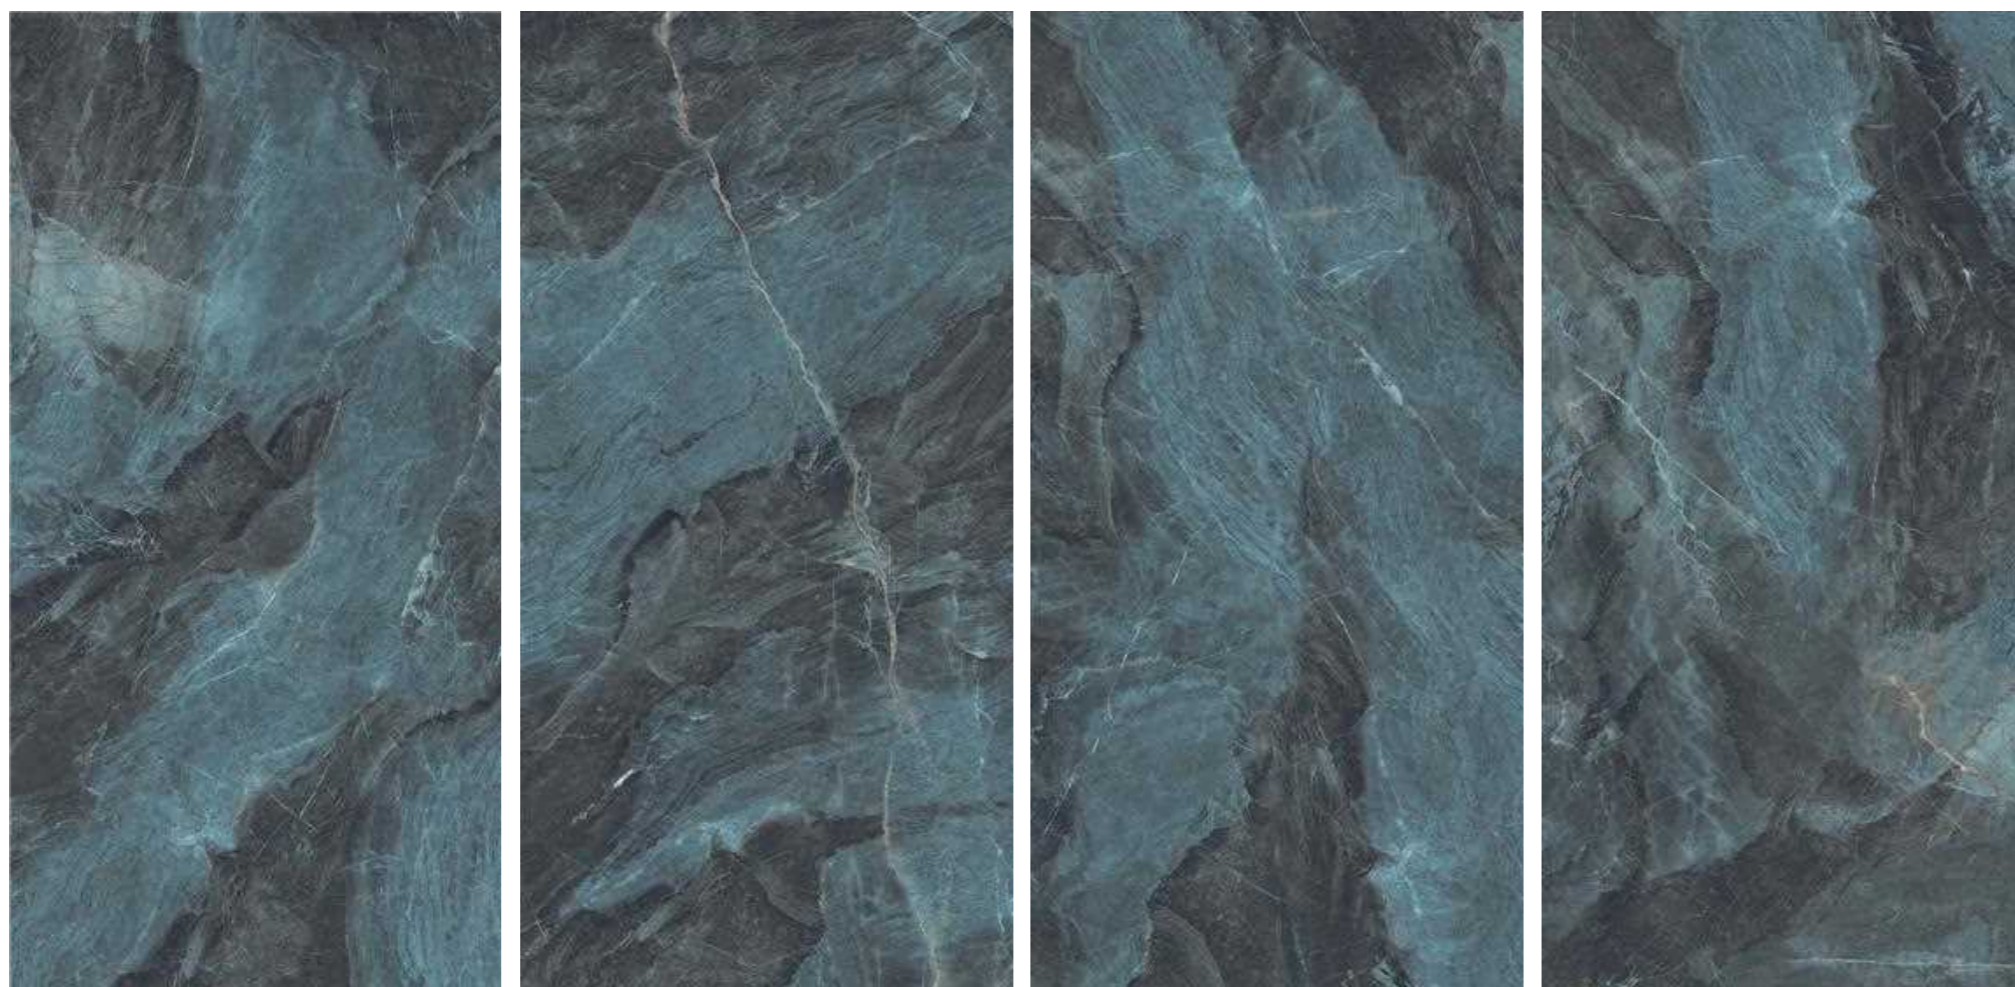

DORATO AQUA

Random 04 | Carving Surface | 600x1200mm

Endless Patterns

CRAFT
Collection