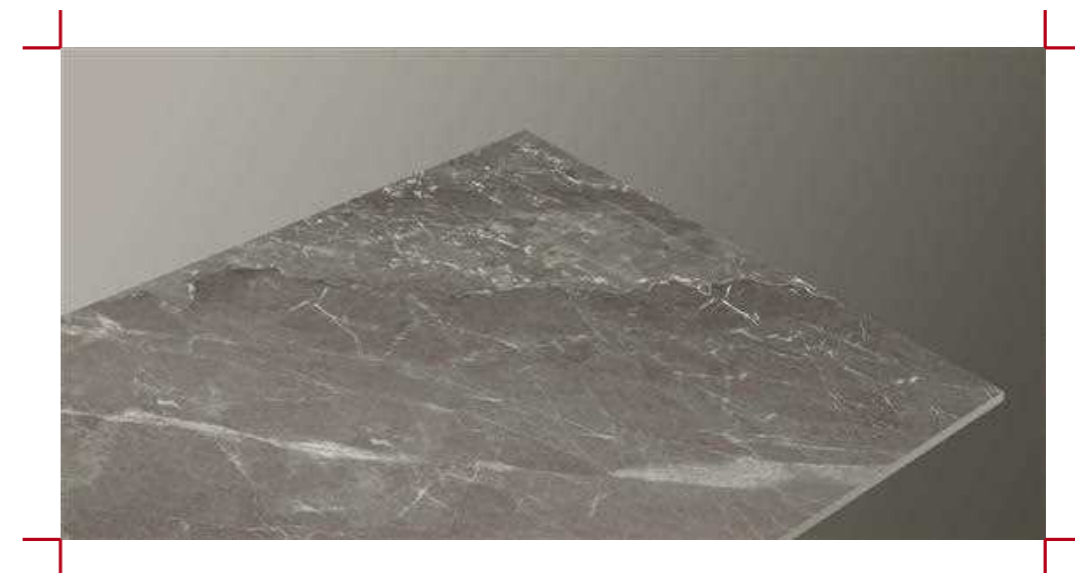

Endless Patterns

CRAFT
Collection

FRECH GRAY

 LUXERA
SURFACE
CRAFTING THE ERA OF LUXURY

600x1200mm  Endless Patterns

FRECH GRAY

Random 05 | Carving Surface | 600x1200mm

Endless Patterns