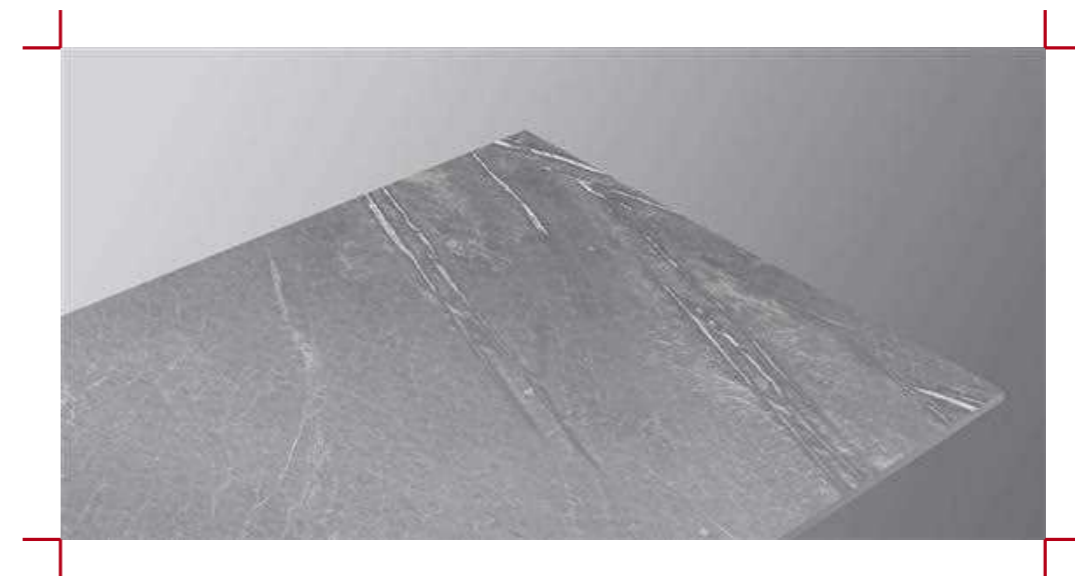

Random 03 | Carving Surface | 600x1200mm

Endless Patterns

CRAFT
Collection

ORNATO BIANCO

Random 06 | Carving Surface | 600x1200mm

Endless Patterns

CRAFT
Collection

ORNATO CHARCOL