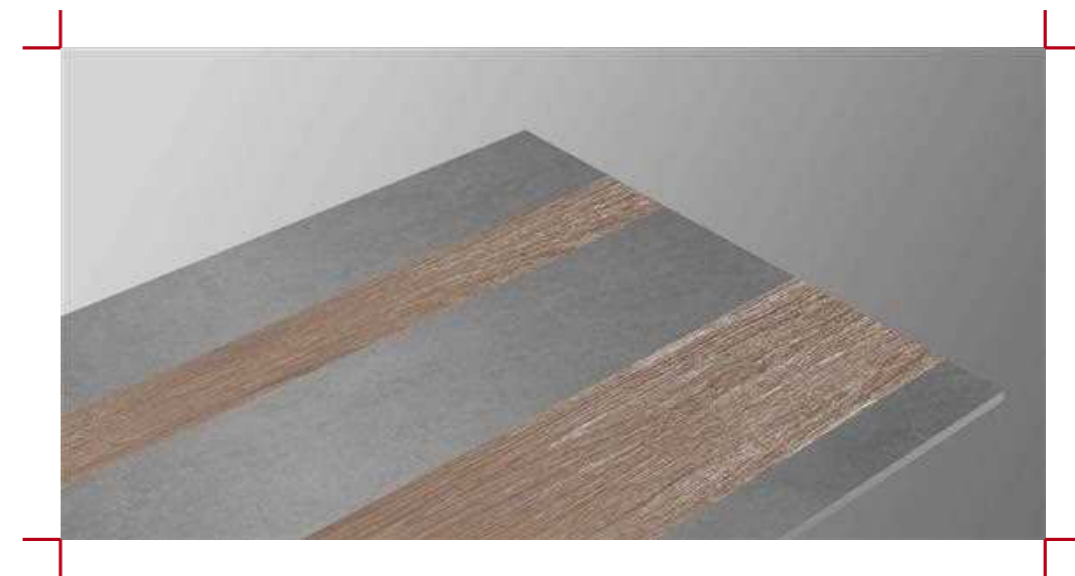

CONCRETE WOOD GRIS

Random 06 | Carving Surface | 600x1200mm

Endless Patterns

CRAFT
Collection