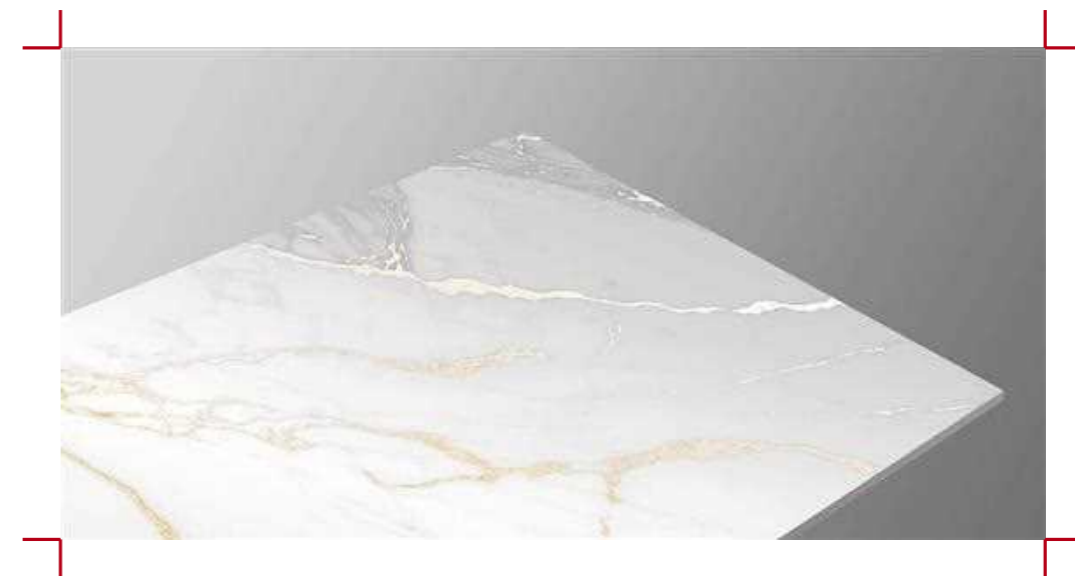

SATVARIO GOLD

Random 02 | Carving Surface | 600x1200mm

Endless Patterns

CRAFT
Collection