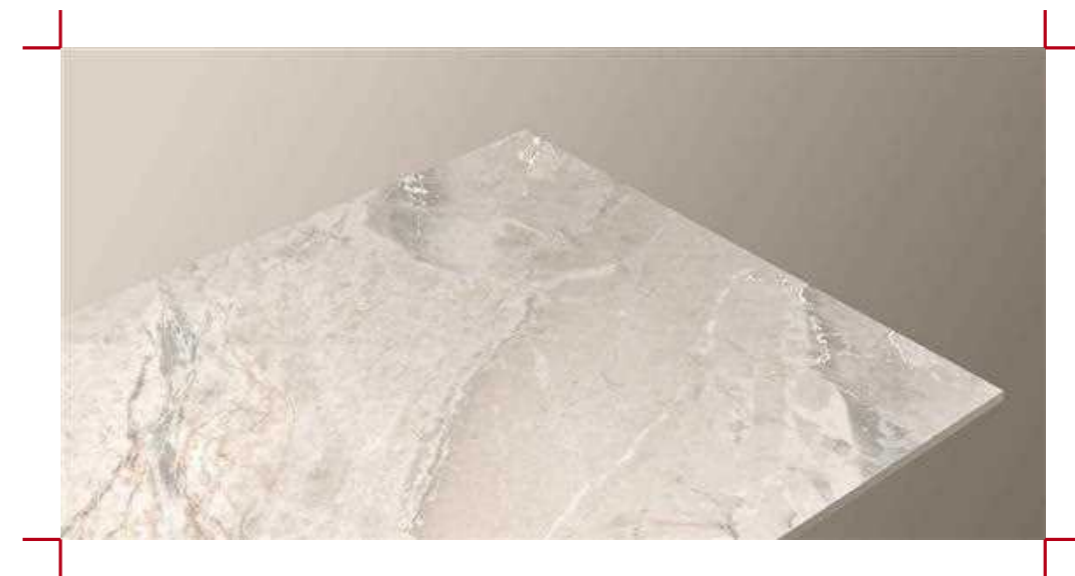

ARGENTA GREY

600x1200mm  Endless Patterns

ARGENTA GREY

Random 05 | Carving Surface | 600x1200mm

Endless Patterns

CRAFT
Collection

ARGENTA CREMA

Random 05 | Carving Surface | 600x1200mm