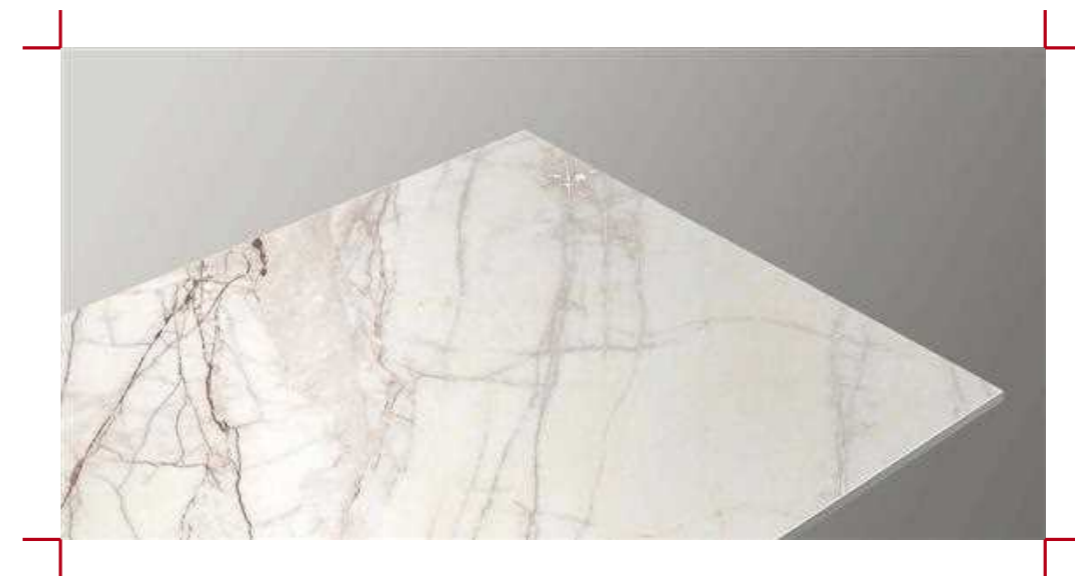

Random 06 | Carving Surface | 600x1200mm

Endless Patterns

CRAFT
Collection

SATVARIO GOLD

Random 02 | Carving Surface | 600x1200mm

Endless Patterns

CRAFT
Collection

SPIDER WHITE