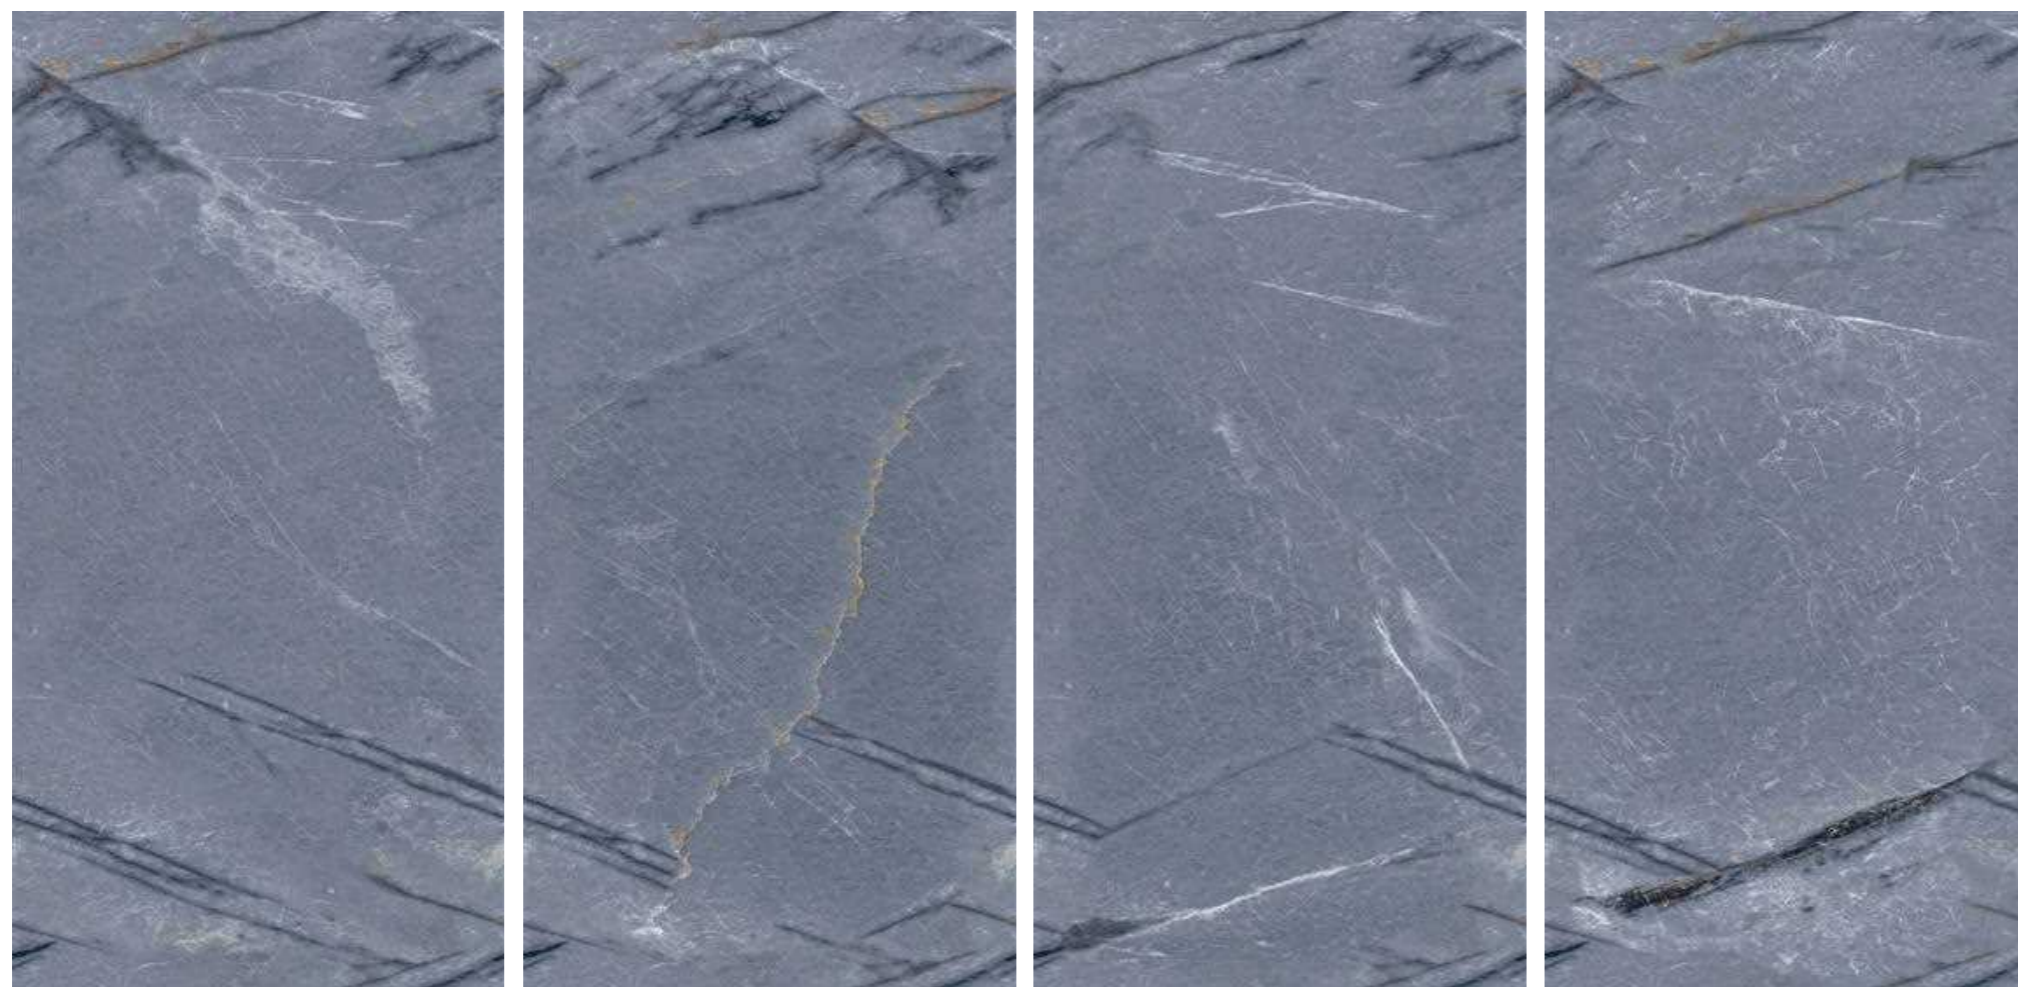

Random 06 | Carving Surface | 600x1200mm

Endless Patterns

CRAFT
Collection

ORNATO NERO

Random 06 | Carving Surface | 600x1200mm

Endless Patterns

CRAFT
Collection

PHANTOM SMOKE