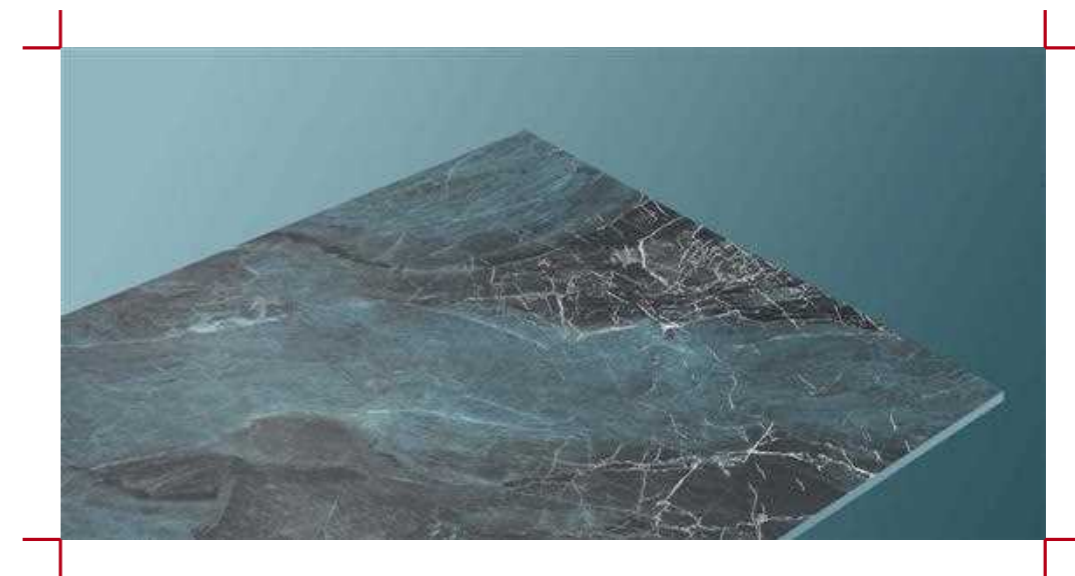

DORATO AQUA

Random 04 | Carving Surface | 600x1200mm

Endless Patterns

CRAFT
Collection