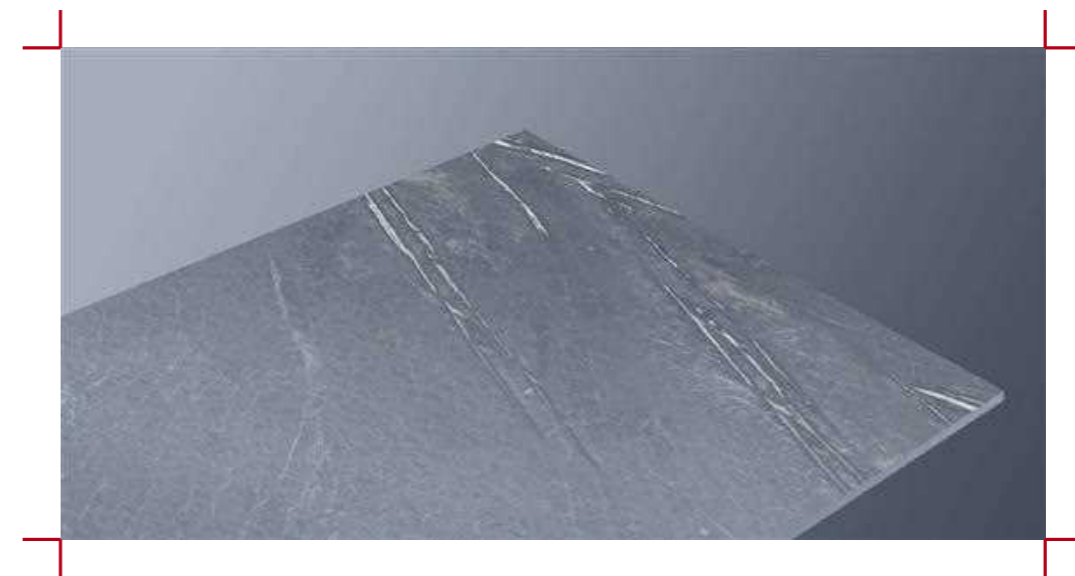

ORNATO NERO

Random 06 | Carving Surface | 600x1200mm

Endless Patterns

CRAFT
Collection